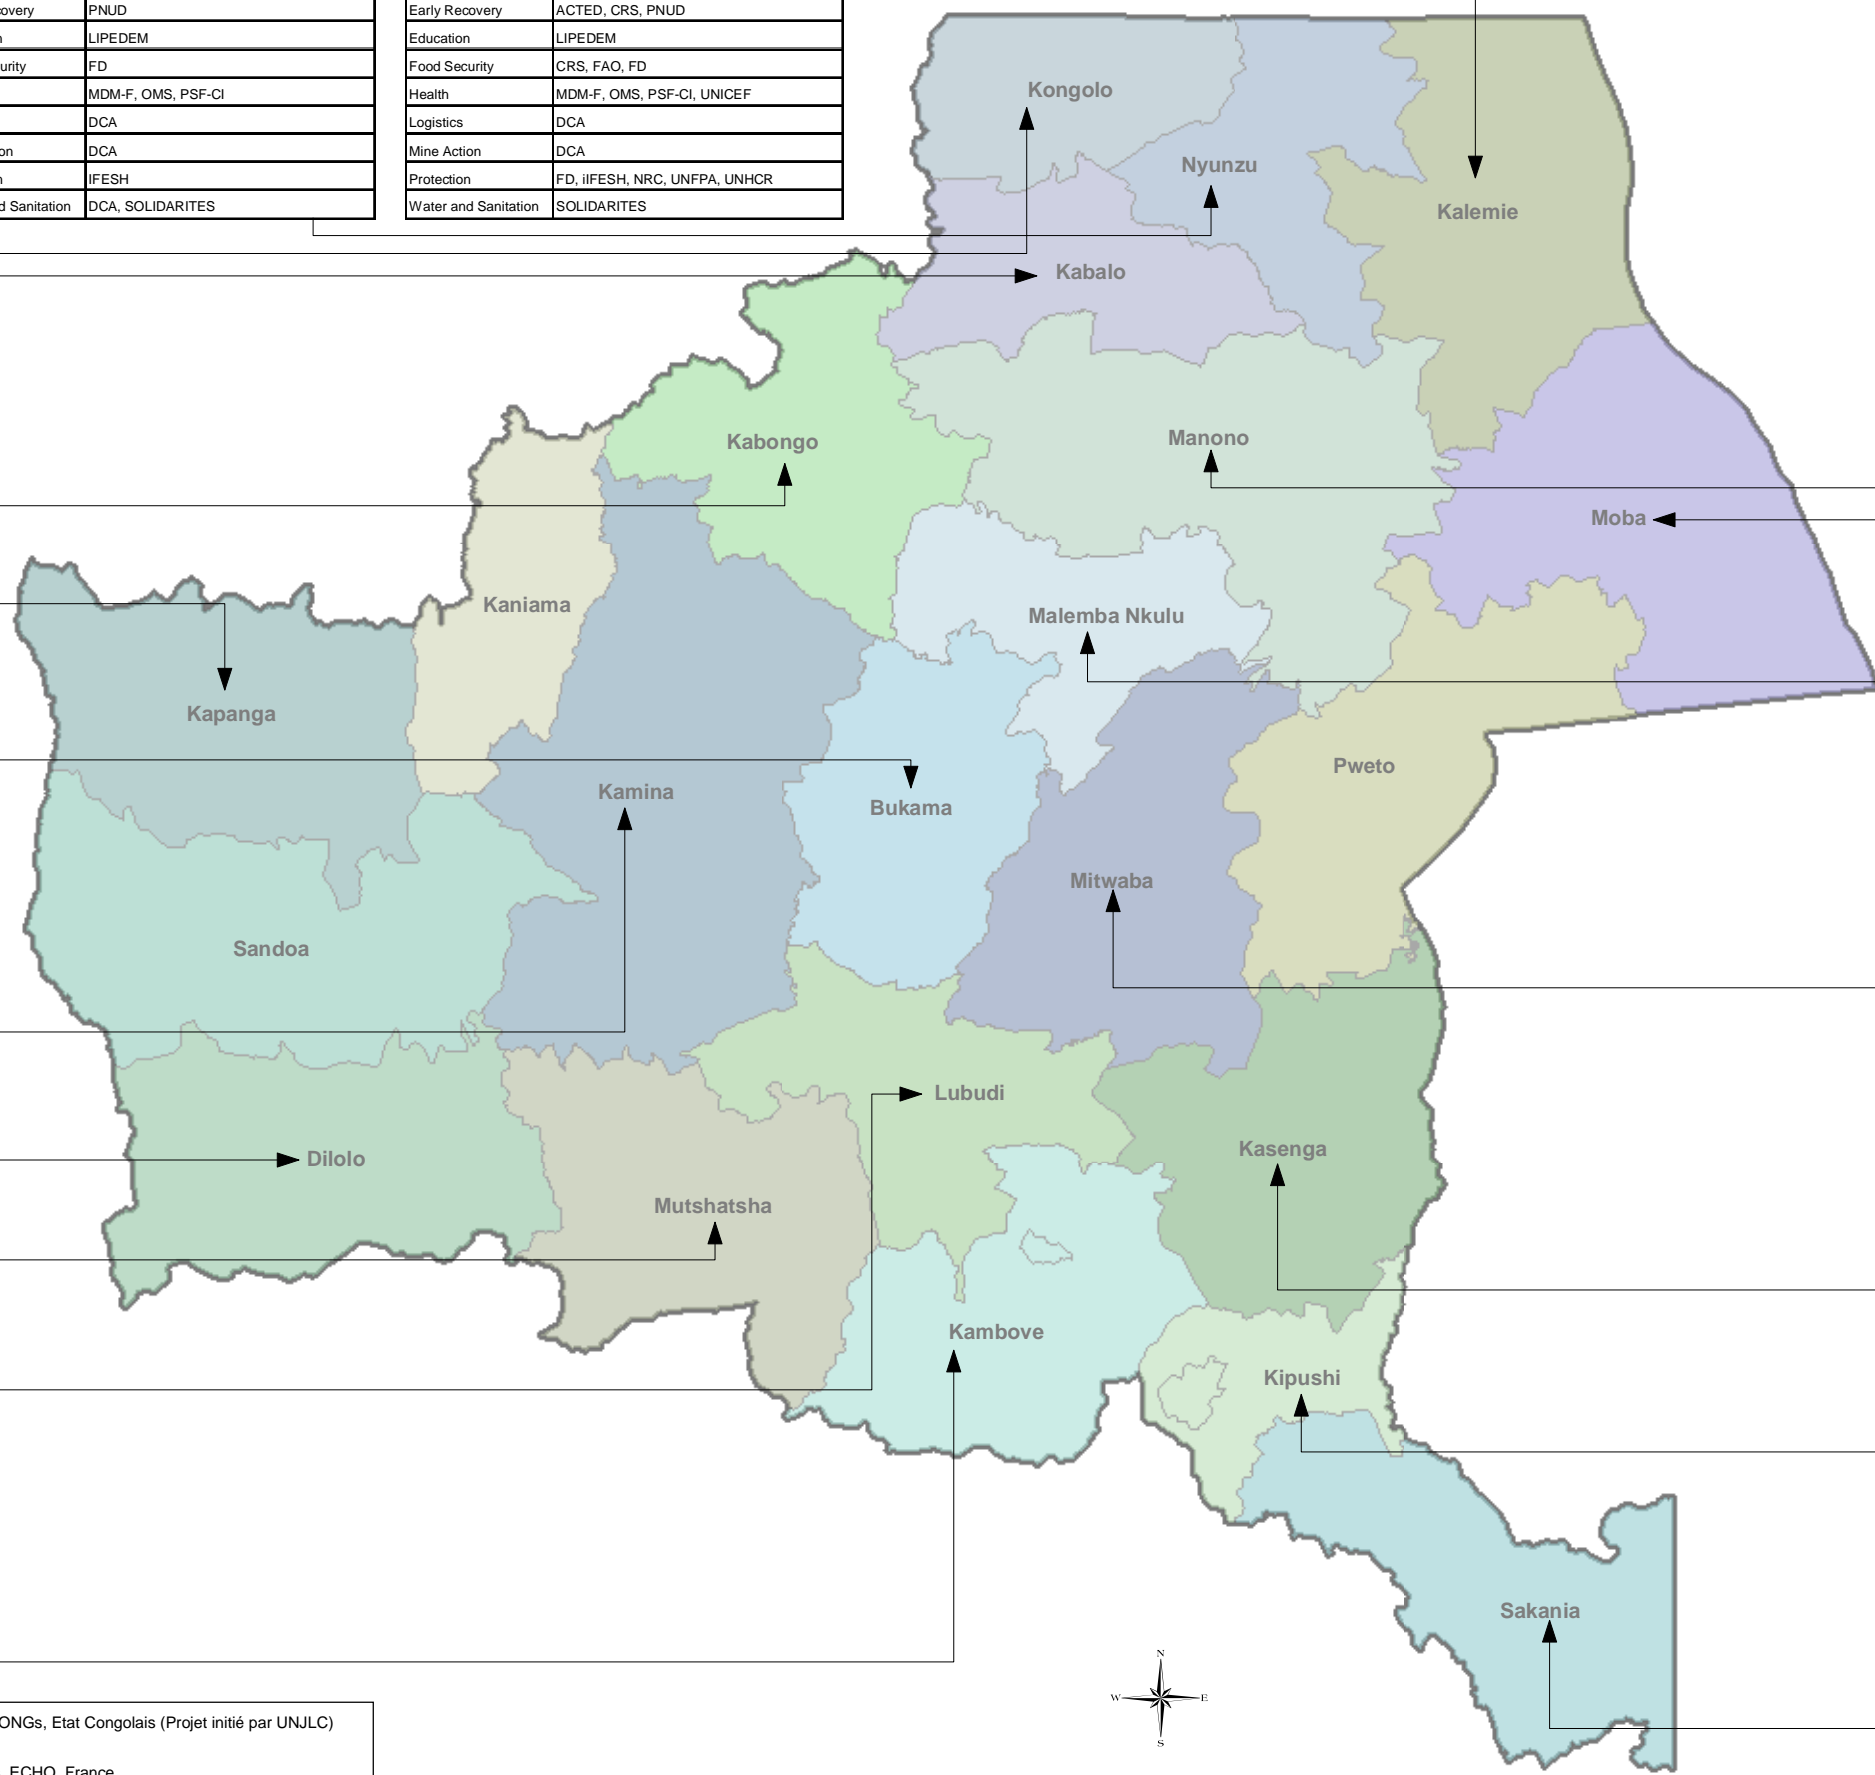

Moba	
Sector	Agency
Early Recovery	ACTED, CRS, PNUD, UMCOR
Education	CRS
Food Security	FAO, FD, UMCOR
Health	MDM-F, OMS, PSF-CI, UNICEF
Logistics	ACTED, ADRA
Mine Action	ACTED
Multi-Sector	UMCOR
Nutrition	COOPI
Protection	COOPI, FD, IFESH, NRC, UNHCR
Shelter and NFI	NRC
Water and Sanitation	ACTED, COOPI, UNICEF

Malemba Nkulu	
Sector	Agency
Early Recovery	PNUD
Education	ADRA, CRS
Food Security	ACF-USA, FAO, PAM, PU
Health	DWW, MSF-B, OMS
Mine Action	DCA
Protection	UNHCR
Shelter and NFI	CRS
Water and Sanitation	ACF-USA, UNICEF

Mitwaba	
Sector	Agency
Early Recovery	CRS, GTZ, IRC, PNUD
Education	CRS
Food Security	ACF-USA, CRS, FAO, GTZ
Health	CVT, MSF-H, OMS
Logistics	GTZ, OIM, UNOPS
Protection	CVT, UNFPA, UNHCR
Shelter and NFI	ATLAS, CRS, GTZ, HI, UNICEF
Water and Sanitation	CONCERN, GTZ

Kasenga	
Sector	Agency
Early Recovery	CRS, IRC
Food Security	CRS, PAM
Health	IRC, OMS

Kipushi	
Sector	Agency
Early Recovery	IRC
Education	UNICEF, PAM
Food Security	DWW, IRC, OMS, UNICEF, UNOPS
Health	PAM, UMCOR, UNICEF
Logistics	DWW
Protection	IRC, UNFPA
Water and Sanitation	UNHCR, UNICEF

Sakania	
Sector	Agency
Early Recovery	PNUD, UNICEF
Education	IRC
Health	PNUD, DWW

Source de Données Géographique : Groupe de Travail SIG Agences NU, MONUC, ONGs, Etat Congolais (Projet initié par UNJLC)
Source de Données Thématiques : 3W OCHA RDC
OCHA RDC est soutenu par: Coopération Belge, Canada, Gouvernement Hollandais, ECHO, France, Allemagne, Norvège, SIDA, Coopération Espagnole, Suisse, Gouvernement UK, USAID/OFDA.
Les Nations Unies ne sauraient être tenues responsables de la qualité des limites, des noms et des désignations utilisés sur cette carte