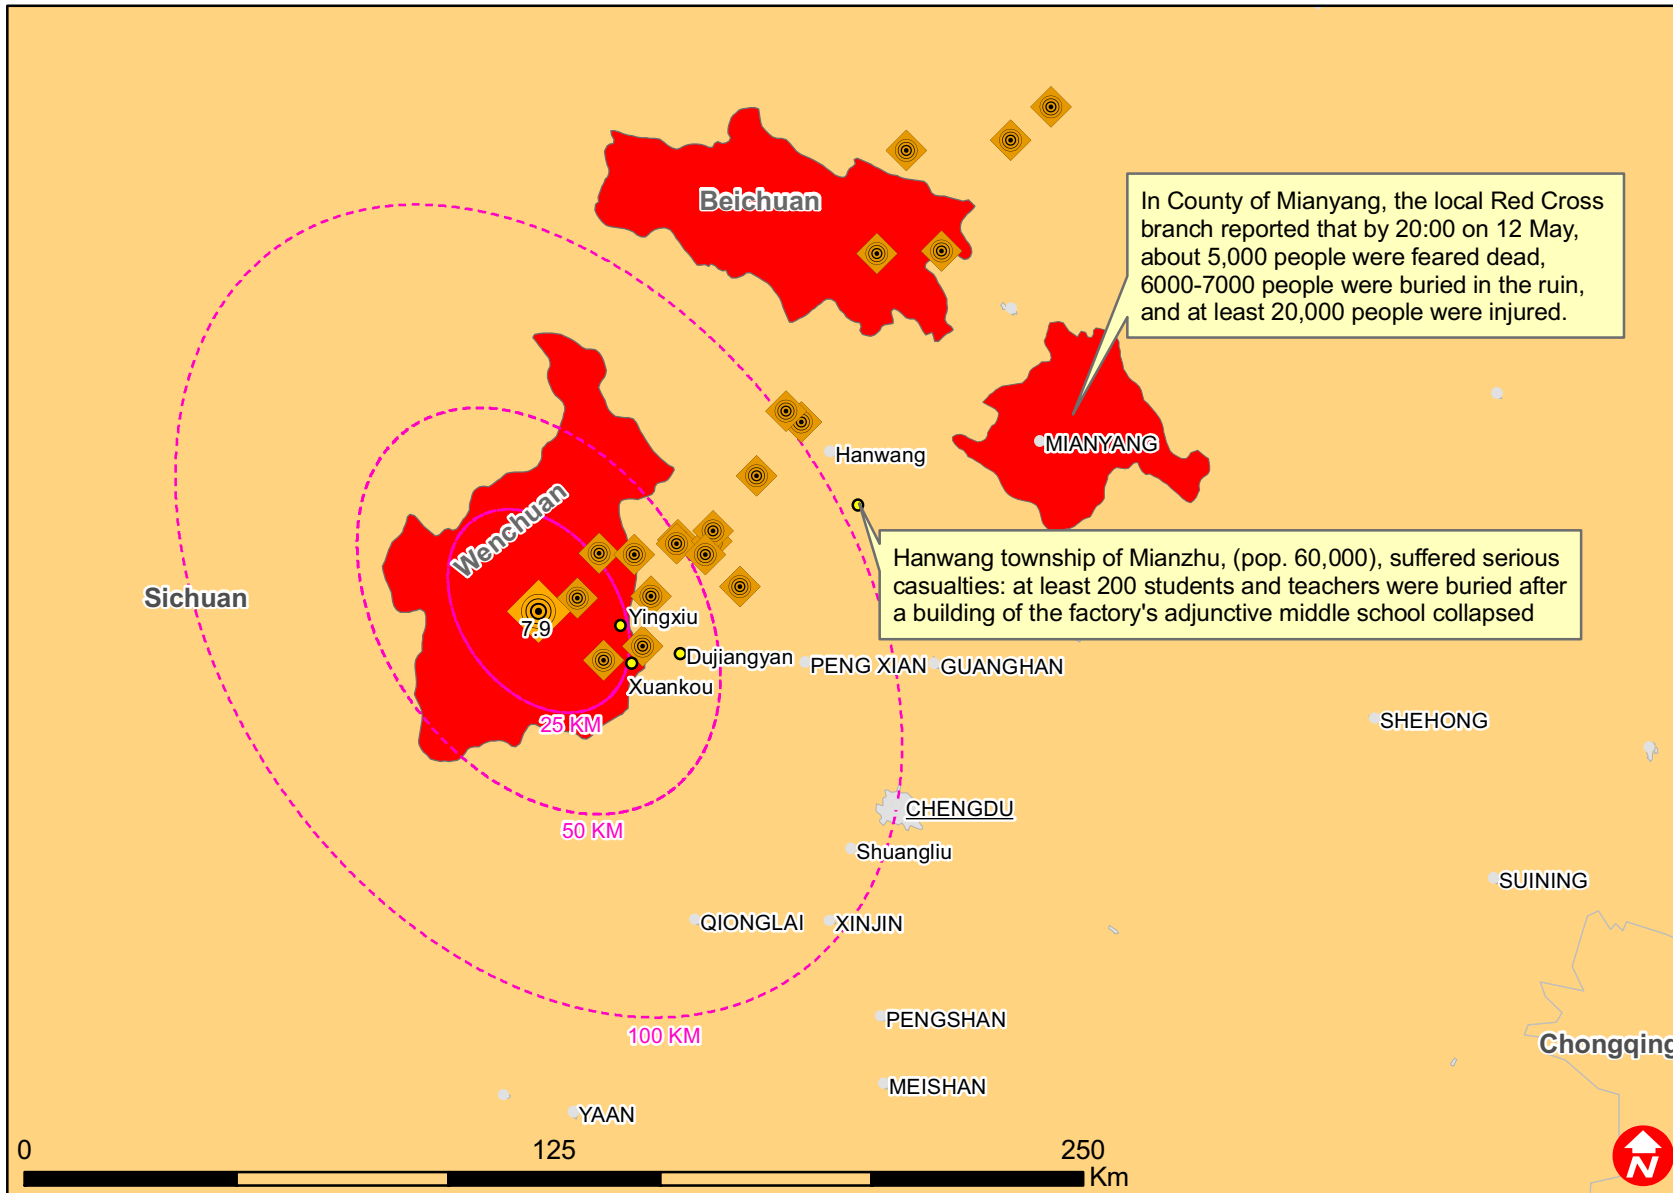

China: Earthquake

In County of Mianyang, the local Red Cross branch reported that by 20:00 on 12 May, about 5,000 people were feared dead, 6000-7000 people were buried in the ruin, and at least 20,000 people were injured.

Hanwang township of Mianzhu, (pop. 60,000), suffered serious casualties: at least 200 students and teachers were buried after a building of the factory's adjunctive middle school collapsed

-  Main earthquake
-  Aftershocks
-  Most affected counties