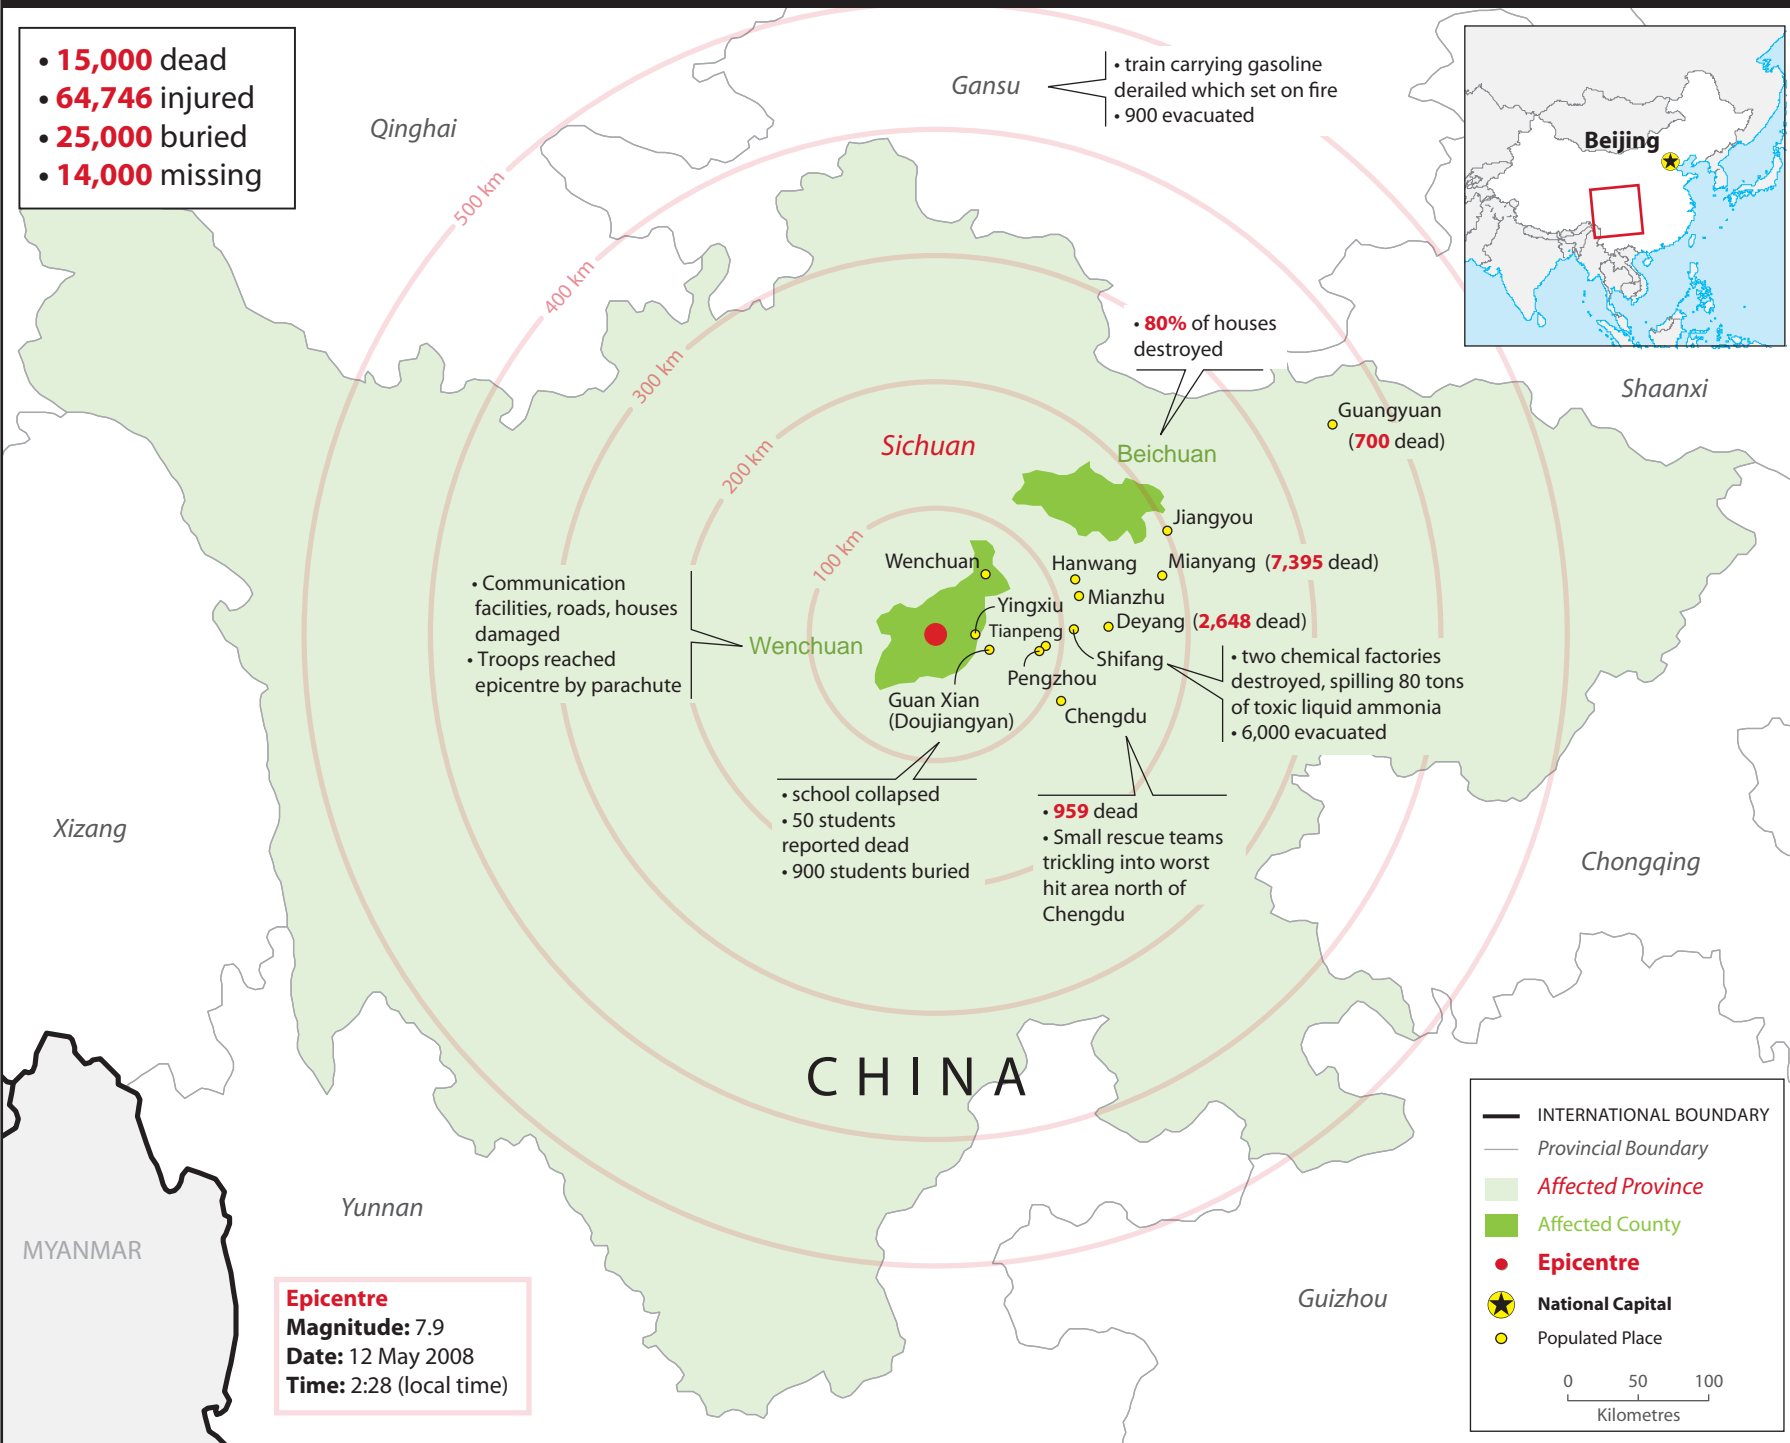

China: Earthquake (as of 14 May 2008)

- **15,000** dead
- **64,746** injured
- **25,000** buried
- **14,000** missing

SITUATION

- A major earthquake measuring 7.8 on the Richter scale struck Wenchuan County, Aba Prefecture in Sichuan Province at 14:28 Beijing time (06:28 GMT) on Monday, 12 May.
- Rescue efforts disrupted due to heavy rains
- 100,000 relief workers currently working in affected areas
- Airdrops made in Yingxiu, Mianyang, Mianzhu and Pengzhou

LINKS

- Latest updates for China: Earthquake - May 2008
- Related maps

Disclaimers:

The boundaries and names shown and the designations used on all maps do not imply official endorsement or acceptance by the United Nations.

The data and information represented originates from public sources as indicated. ReliefWeb makes every effort to use the latest available data and to ensure that its products are accurate, complete and timely, but no warranties are made to this effect. Comments are welcome to maps@reliefweb.int.

Creation date: 15 May 2008

Map sources: UNCS, Europa Technologies (Global Discovery), USGS.

Narrative and statistical sources: OCHA Situation Report No. 1 & 2. Sichuan Province, China - Earthquake

Xinhua News Agency. 12 May 2008. China quake casualties up to "several thousands": central government.

IFRC. 12 May. China: Sichuan Earthquake DREF Operation.