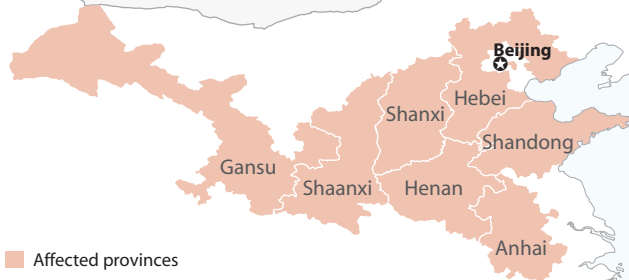

CHINA: Drought (as of 05 Feb 2009)

200 km

RUSSIAN FEDERATION

MONGOLIA

CHINA

ReliefWeb

Lower precipitation affected 9.5 million hectares of winter wheat in Northern and Western China.

Map Sources: UNCS, GAUL.

Reference: FAO. 44 percent of winter wheat areas in China under extreme drought conditions. 04 Feb 2009.

The boundaries and names shown and the designations used on this map do not imply official endorsement or acceptance by the United Nations. Dotted line represents approximately the Line of Control in Jammu and Kashmir agreed upon by India and Pakistan. The final status of Jammu and Kashmir has not yet been agreed upon by the parties. Map created on 05 Feb 2009 – www.reliefweb.int.