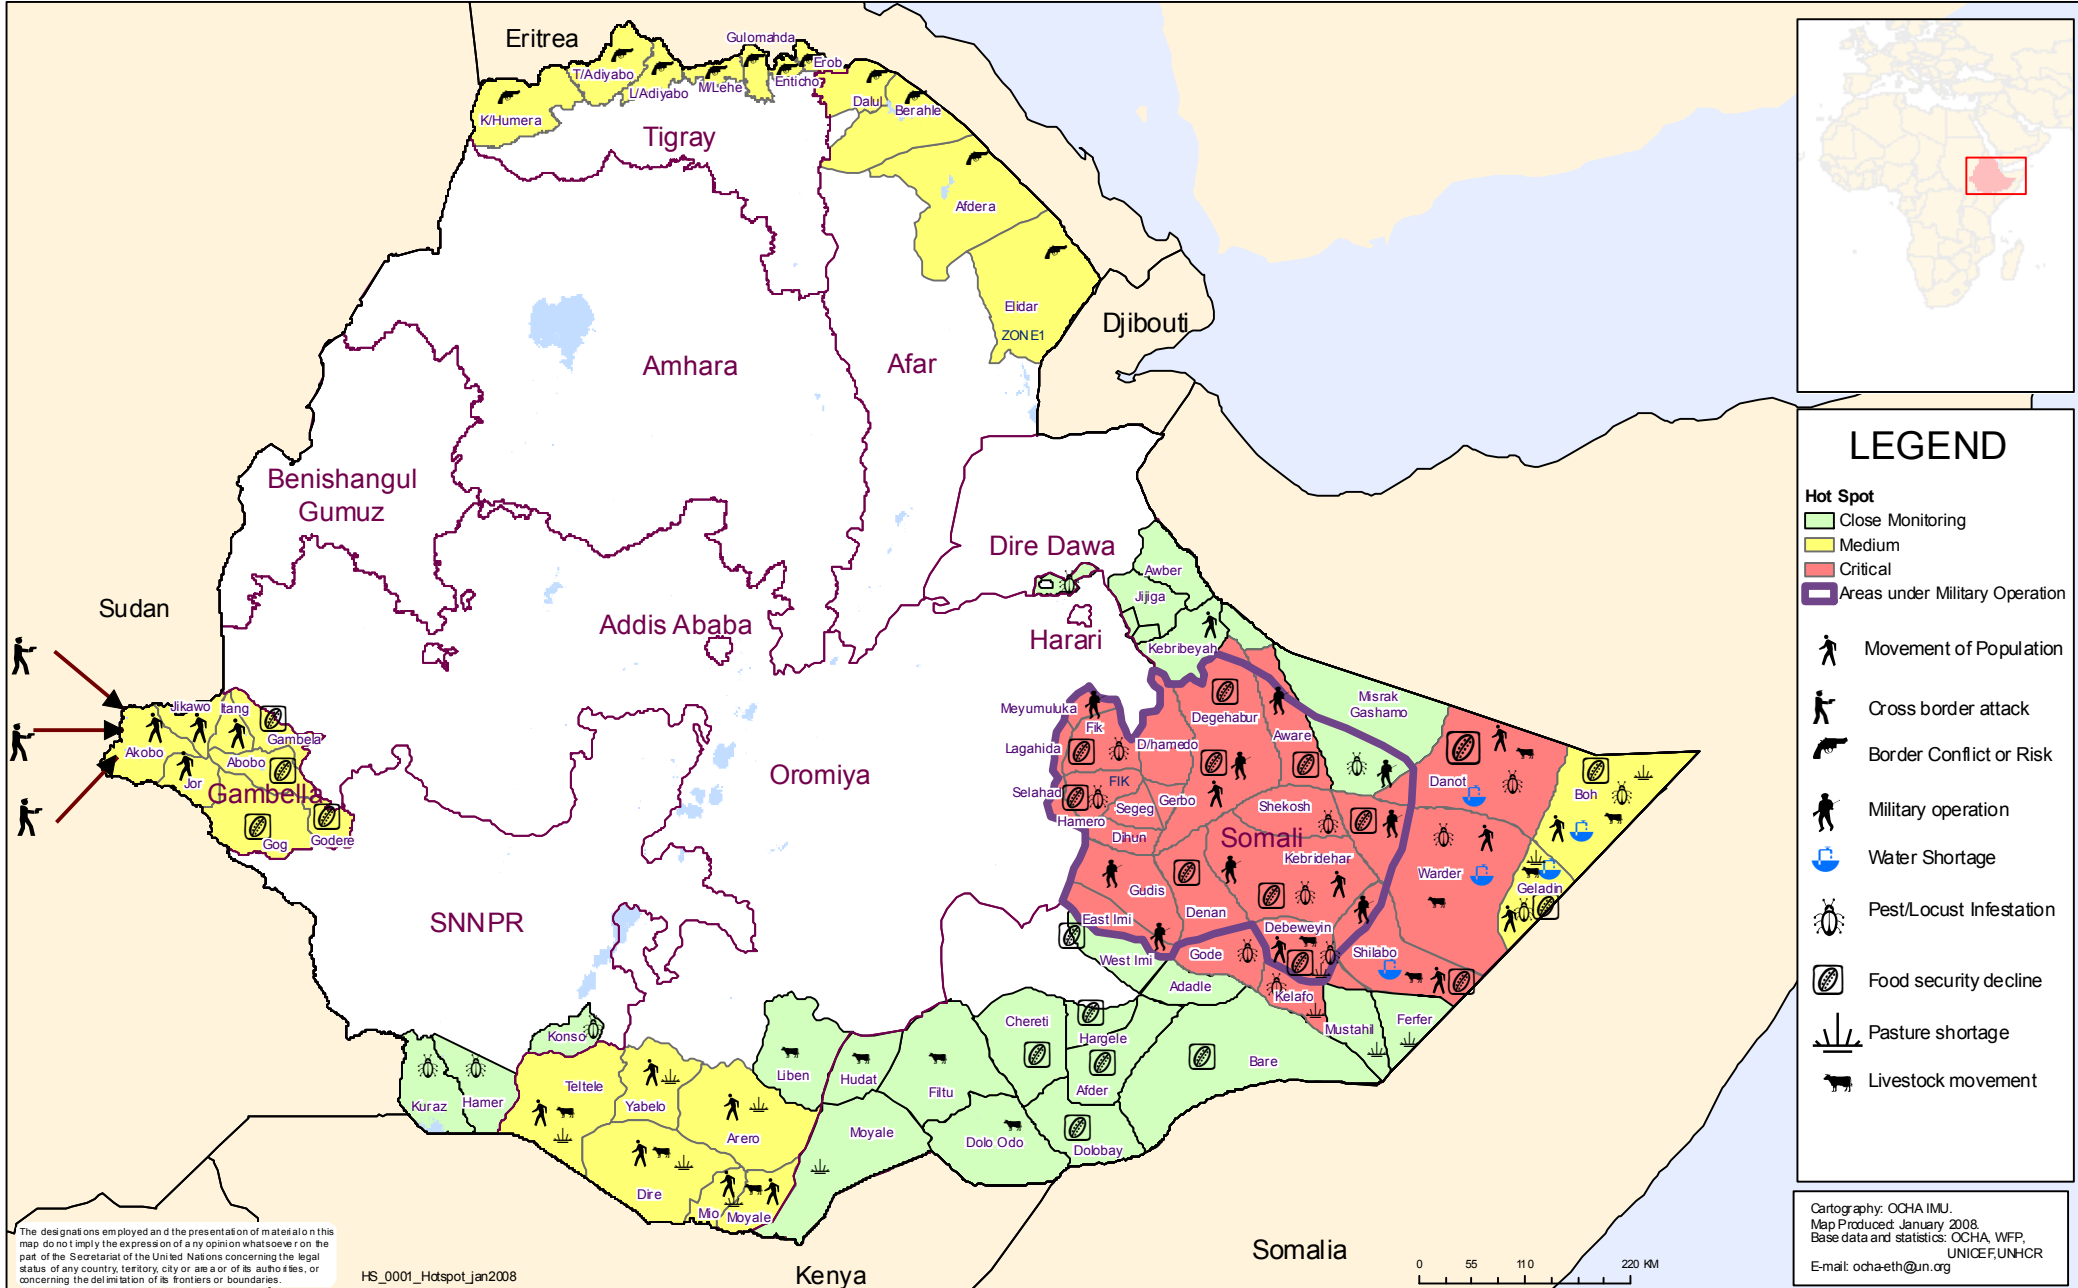

Ethiopia Hot Spot Areas

30 January 2008

LEGEND

1. **Hot Spot**
2. Close Monitoring
   - Medium
   - Critical
   - Areas under Military Operation
3. Movement of Population
   - Cross border attack
   - Border Conflict or Risk
   - Military operation
   - Water Shortage
   - Pest/Locust Infestation
   - Food security decline
   - Pasture shortage
   - Livestock movement

HS_0001_Hotspot_jan2008

Cartography: OCHA IMU.
Map Produced: January 2008.
Base data and statistics: OCHA, WFP,
UNICEF, UNHCR
E-mail: ocha-eth@un.org