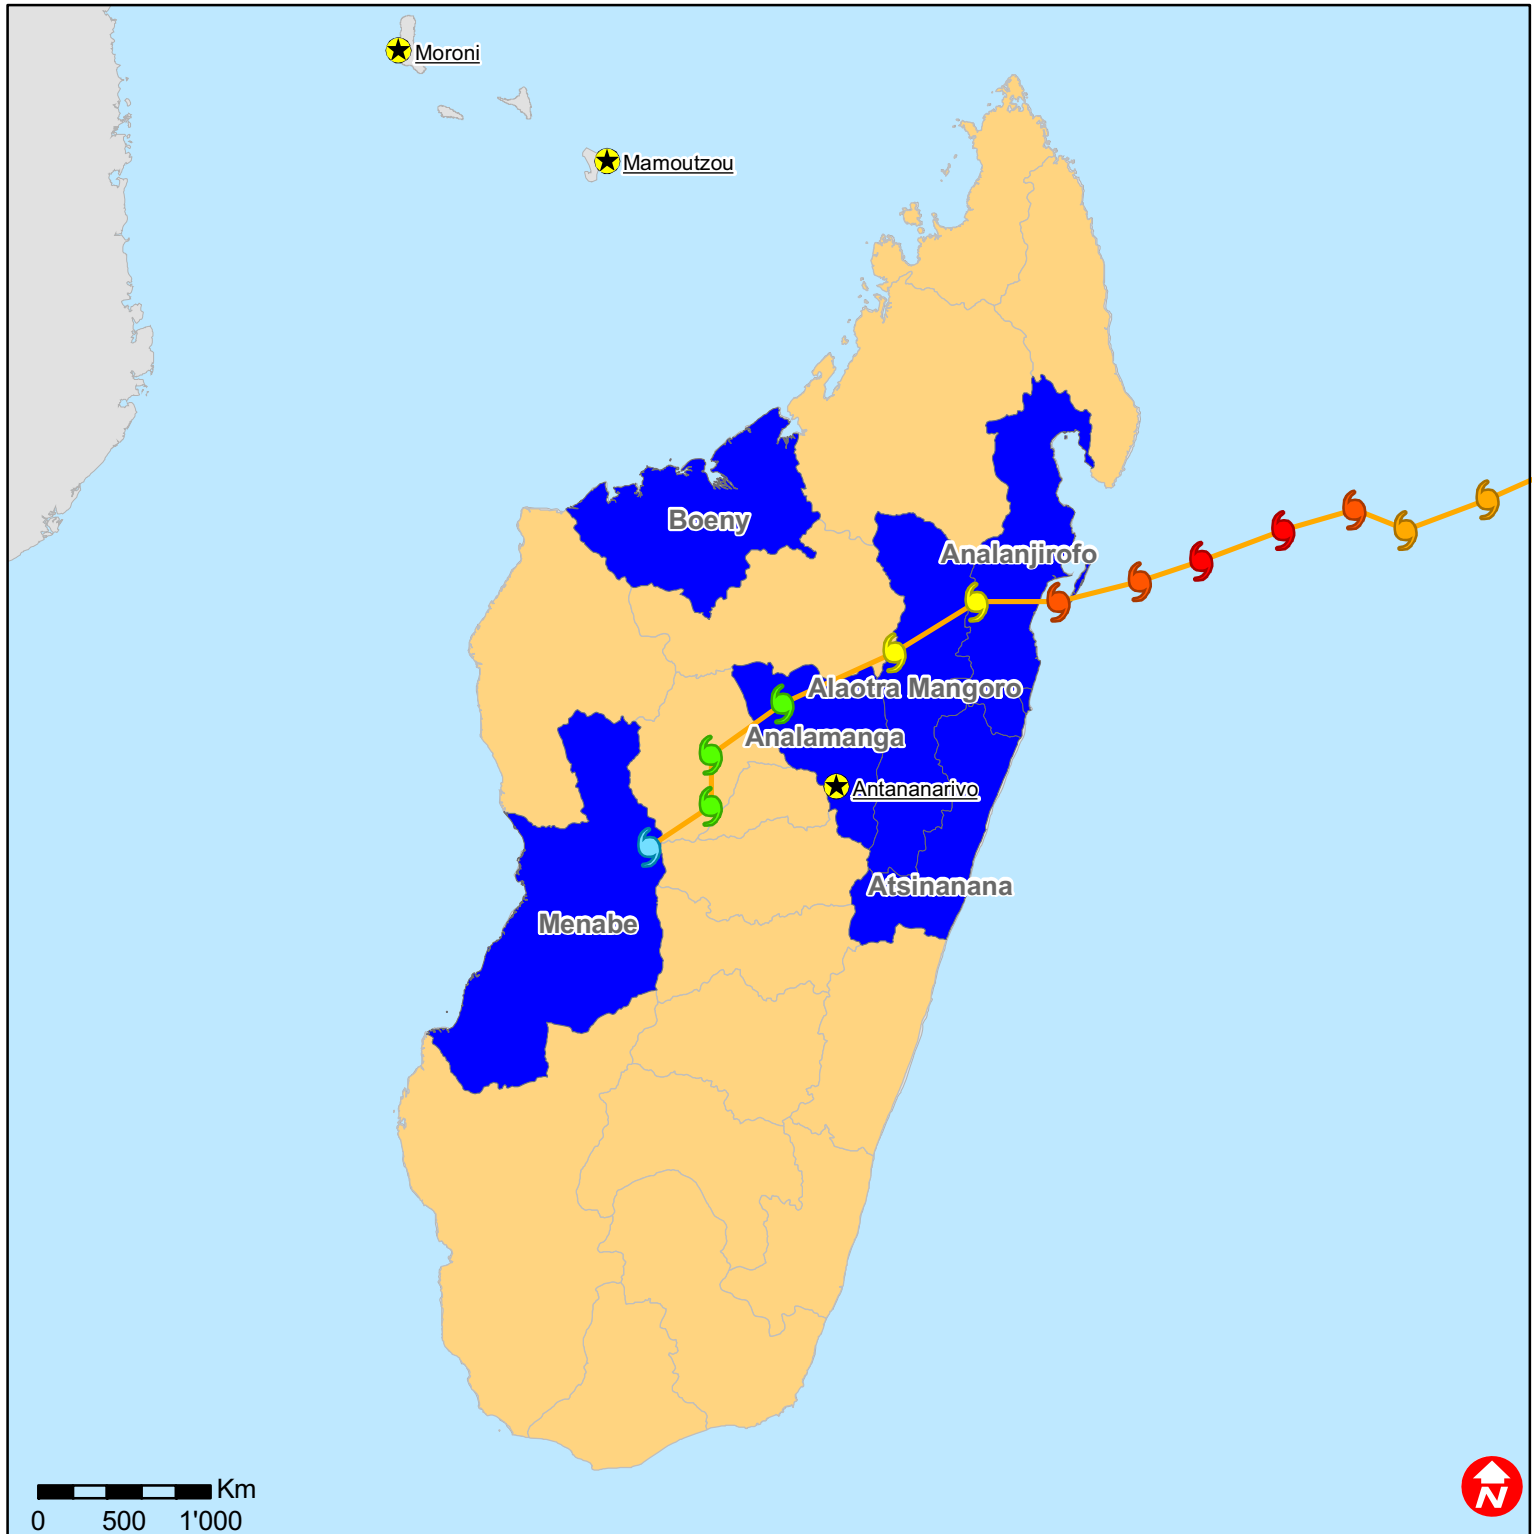

Madagascar: Tropical cyclone Ivan

- CYCLONE-4
- CYCLONE-3
- CYCLONE-2
- CYCLONE-1
- TROPICAL STORM
- TROPICAL DEPRESSION
- Affected areas

The maps used do not imply the expression of any opinion on the part of the International Federation of the Red Cross and Red Crescent Societies or National Societies concerning the legal status of a territory or of its authorities.

Map data sources
 ESRI
 SALB
 Federation