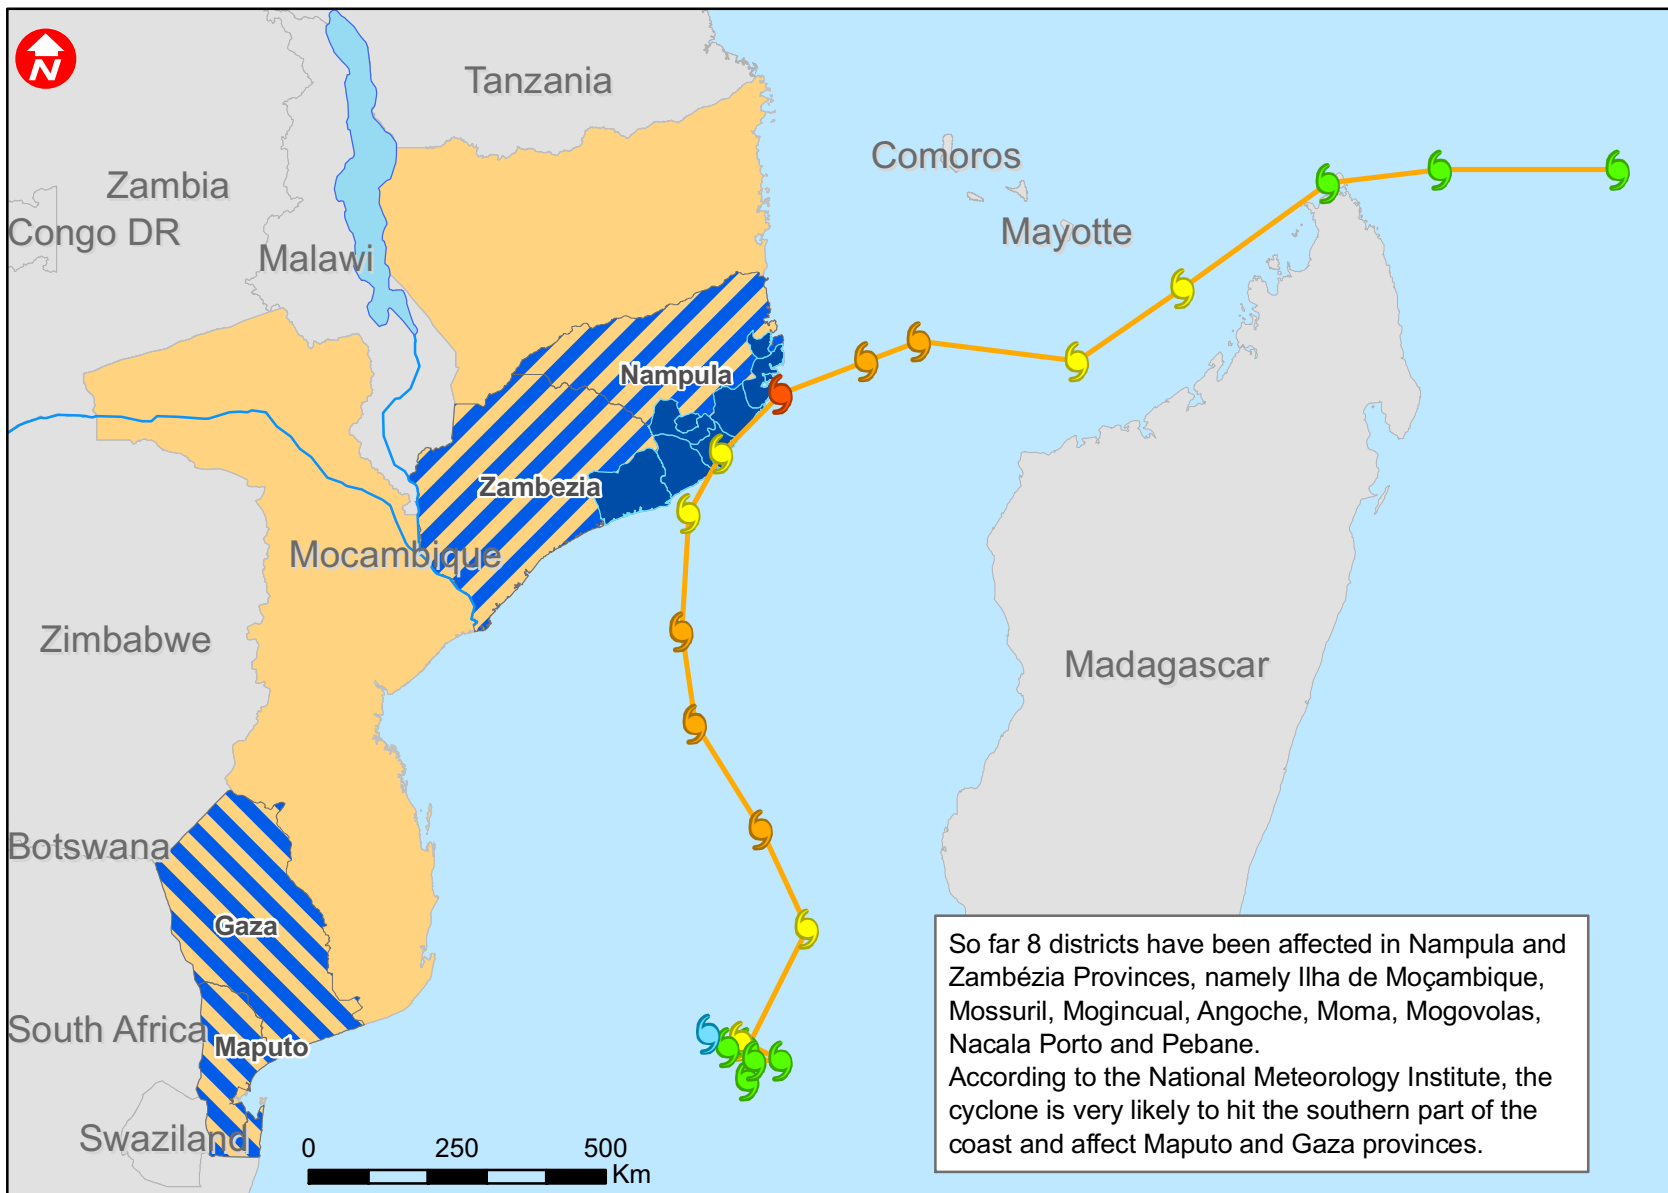

# Mozambique: Tropical cyclone Jokwe

## Jokwe

- Category 1
- Category 2
- Category 3
- Tropical depression
- Tropical storm
- 8 affected districts
- Provinces affected
- Provinces to be affected

So far 8 districts have been affected in Nampula and Zambezia Provinces, namely Ilha de Moçambique, Mossuril, Mogincual, Angoche, Moma, Mogovolas, Nacala Porto and Pebane. According to the National Meteorology Institute, the cyclone is very likely to hit the southern part of the coast and affect Maputo and Gaza provinces.

The maps used do not imply the expression of any opinion on the part of the International Federation of the Red Cross and Red Crescent Societies or National Societies concerning the legal status of a territory or of its authorities.