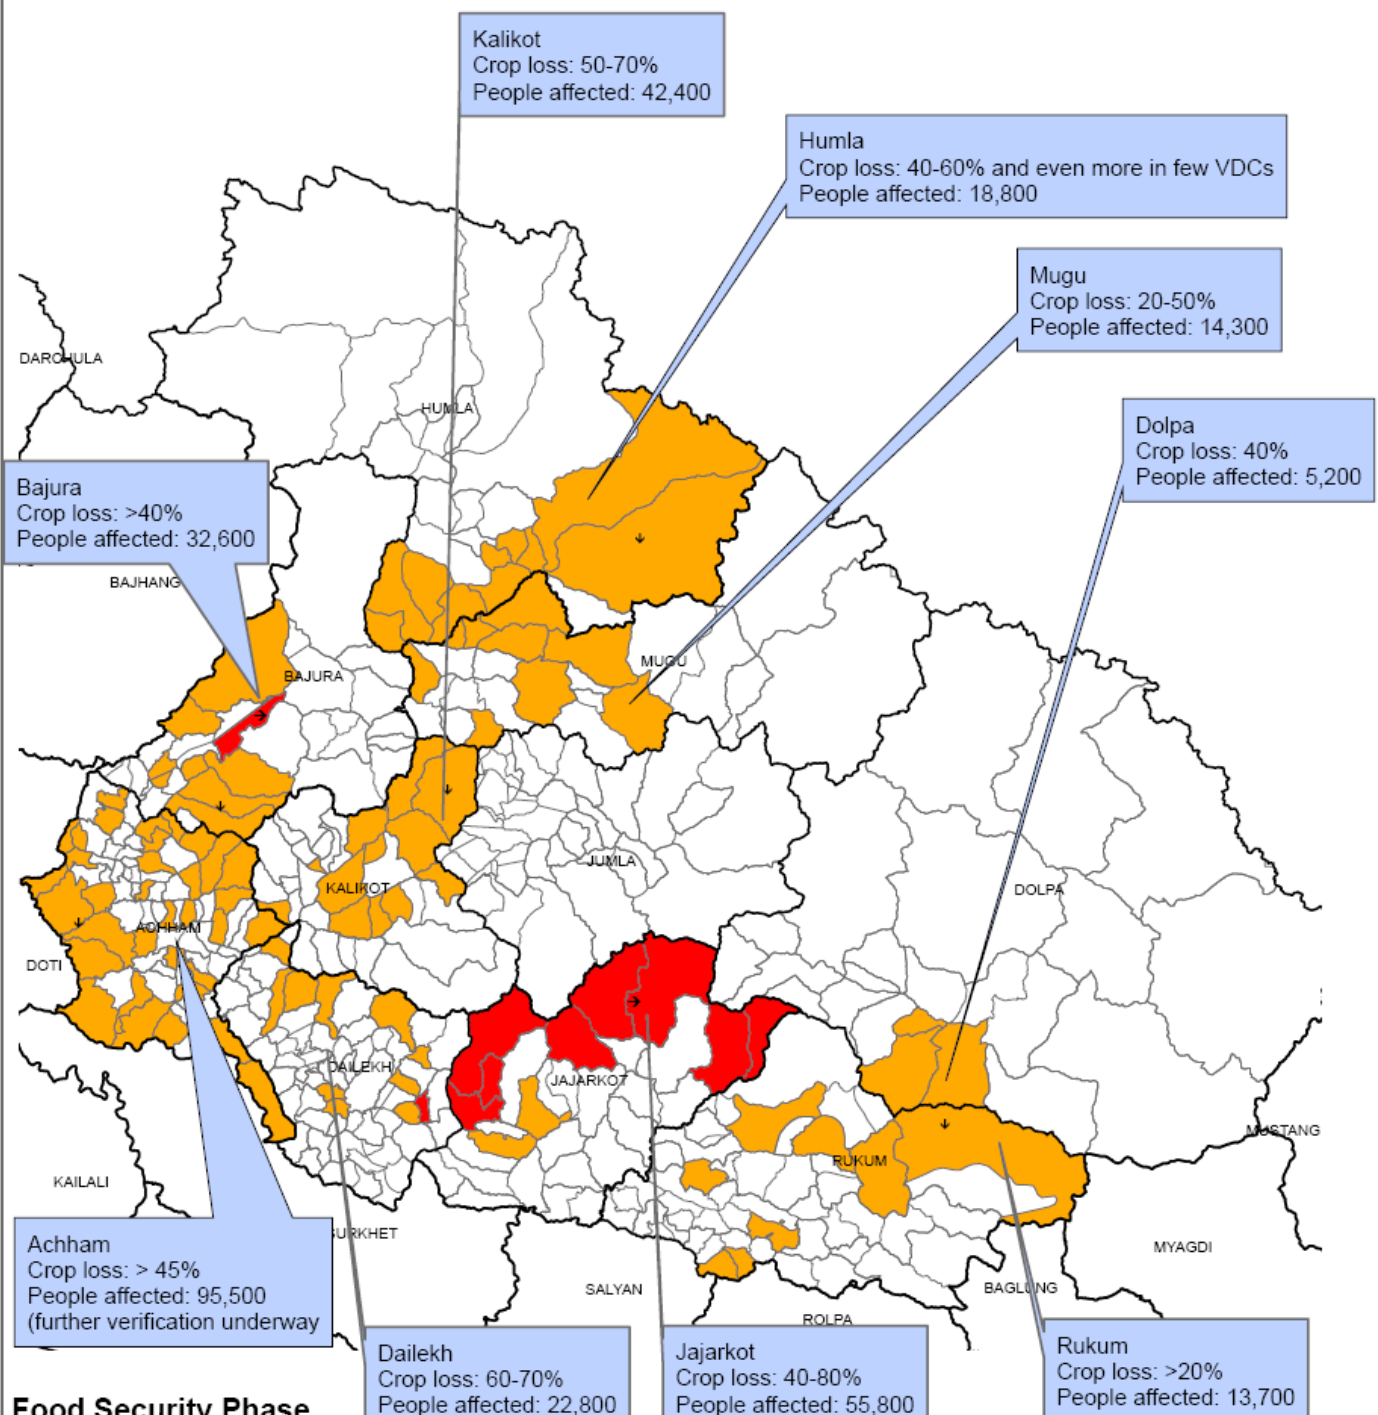

Food Security Phase Classification Map

Selected Mid and Far Western Districts

June 03, 2008

Food Security Phase

- Not reported as critical
- Phase III - Warning of Deteriorating Food Insecurity
- Phase IV - Acute Food and Livelihood Crisis
- District Boundary

Outlook

- ➔ Food security situation likely to remain same
- ⬇ Food security situation likely to deteriorate