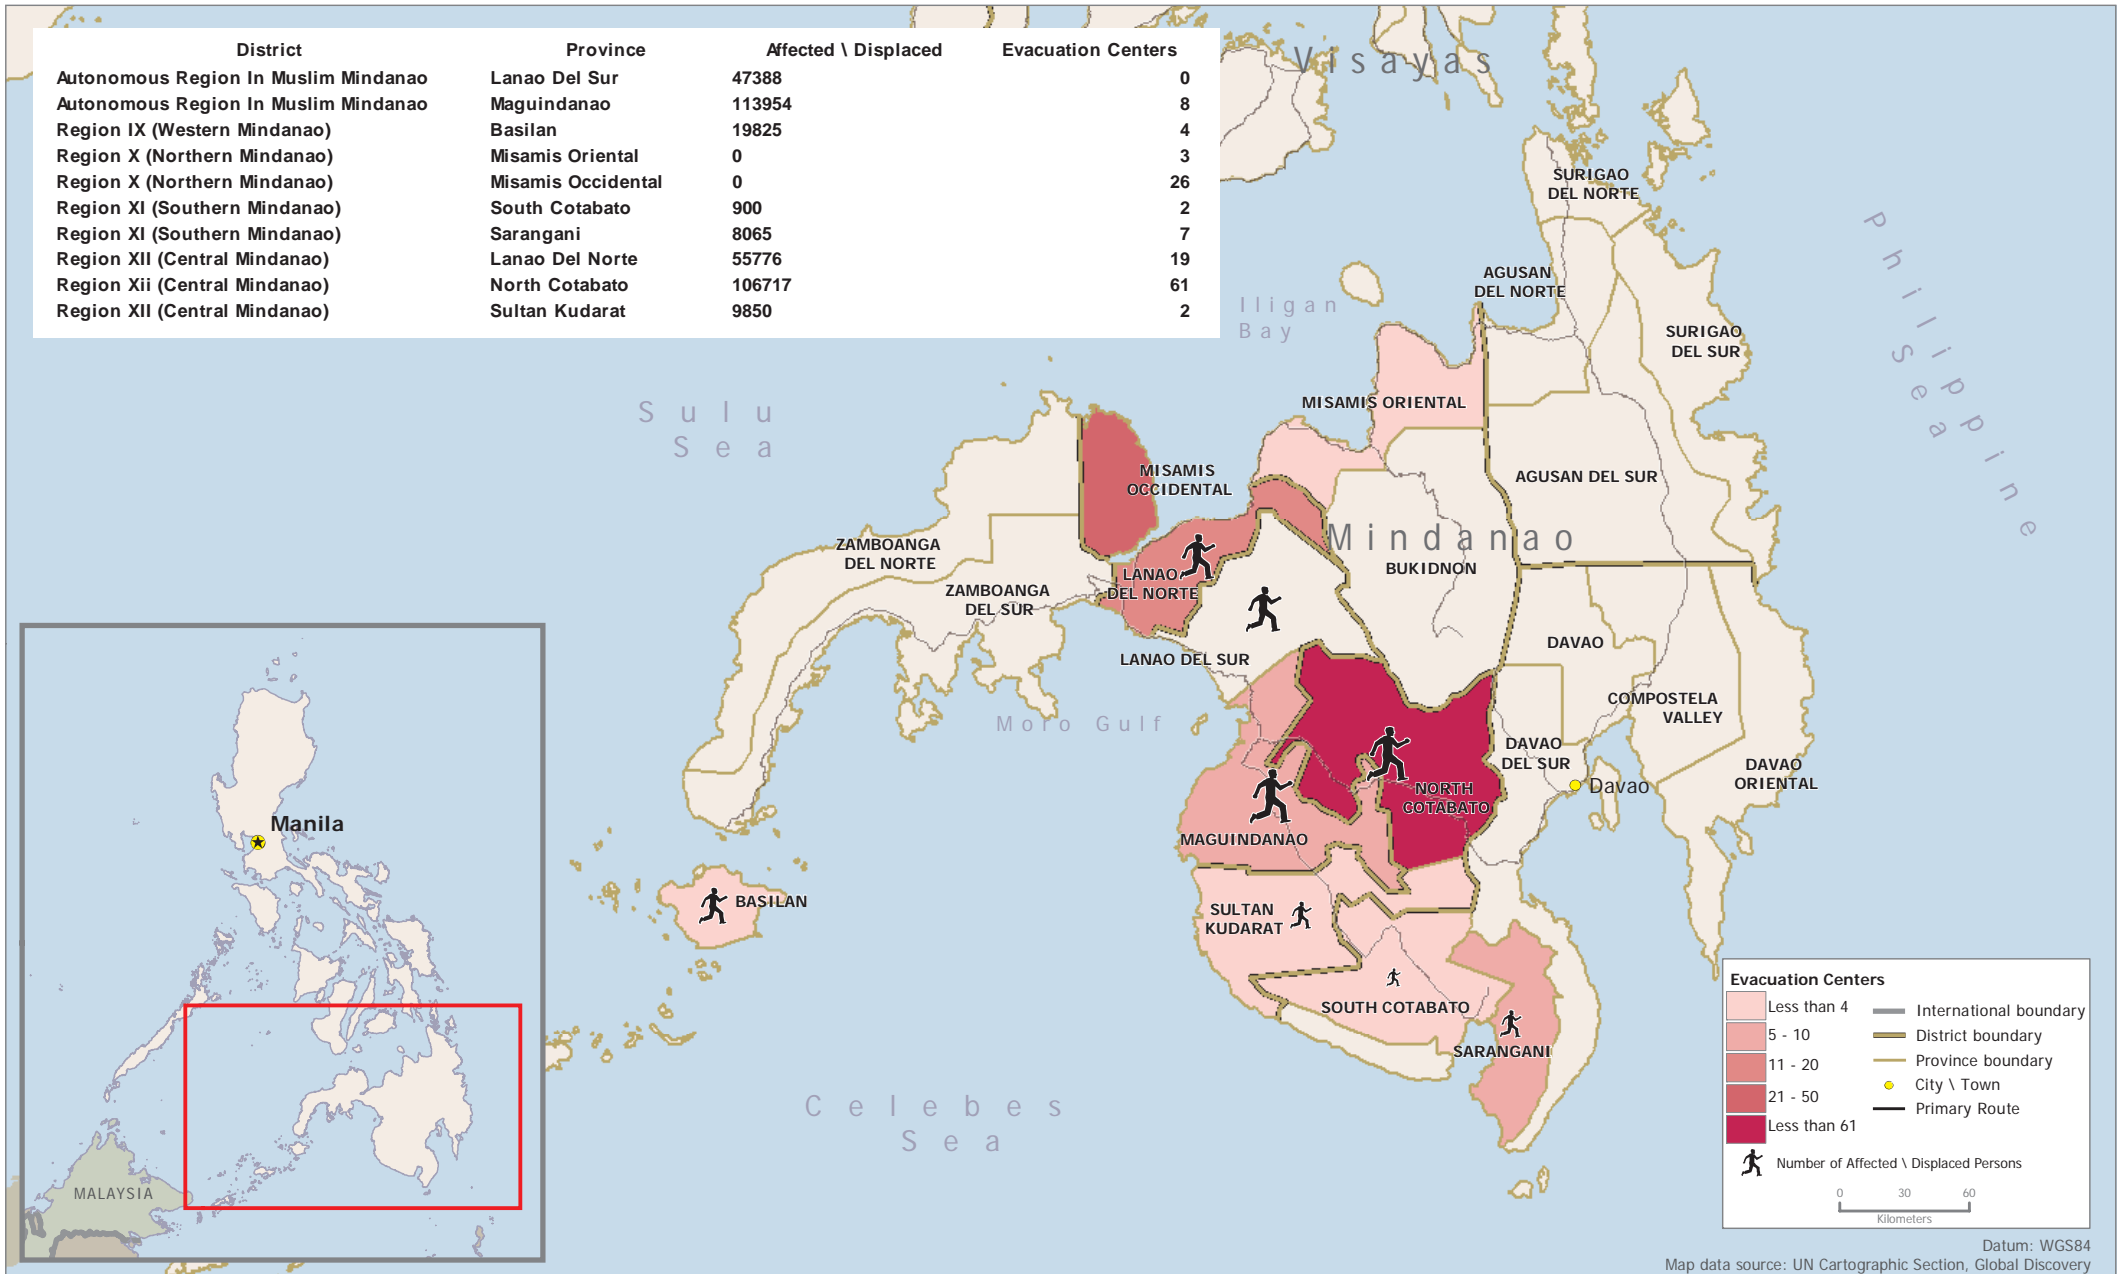

OCHA Regional Office for Asia Pacific

# PHILIPPINES: Mindanao, Complex Emergency

Issued: 29 August 2008

United Nations Office for the Coordination of Humanitarian Affairs (OCHA) Regional Office for Asia Pacific (ROAP)  
Executive Suite, 2nd Floor, UNCC Building  
Rajdamnern Nok Ave, Bangkok 10200, Thailand  
<http://ochaonline.un.org/roap>

The names shown and the designations used on this map do not imply official endorsement or acceptance by the United Nations

Map Ref: OCHA\_PHL\_Mindanao\_ComplexEmergency\_v1\_080829