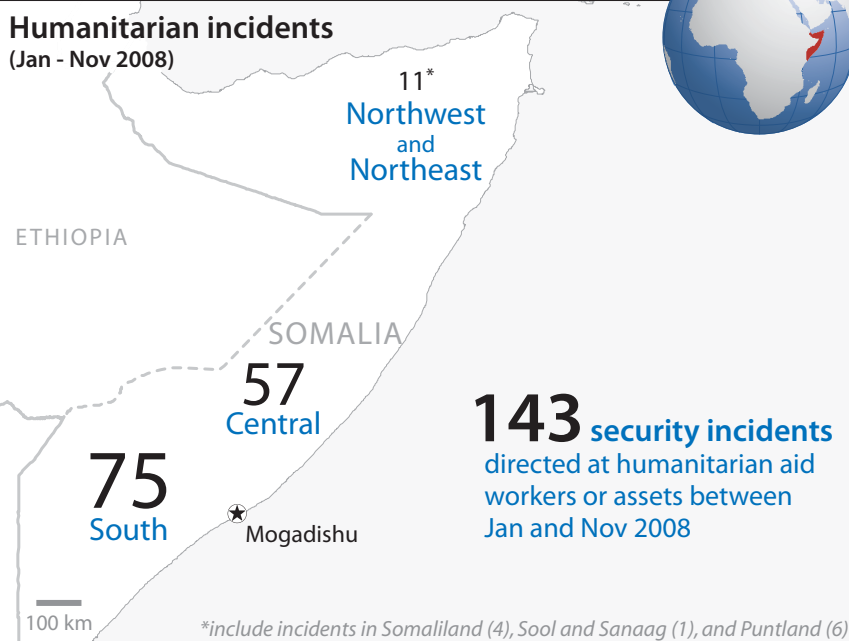

Security in Somalia (as of Nov 2008)

Humanitarian incidents (Jan - Nov 2008)

Humanitarian workers killed and abducted (Jan - Nov 2008)

ReliefWeb
www.reliefweb.int
UN OCHA

The boundaries and names shown and the designations used on this map do not imply official endorsement or acceptance by the United Nations.

Statistical source: NGO SPAS, OCHA Somalia. Data source: UN Cartographic Section.

Map created 22 Dec 2008.