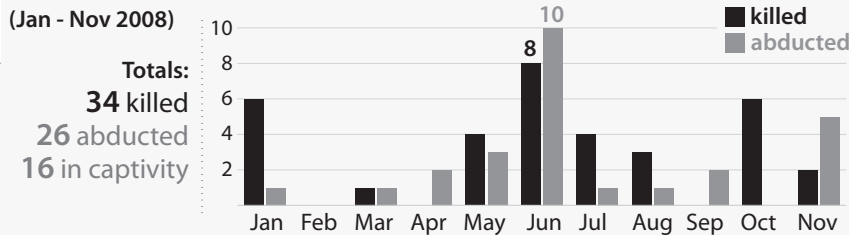

Security in Somalia (as of Nov 2008)

Humanitarian incidents (Jan - Nov 2008)

Humanitarian workers killed and abducted (Jan - Nov 2008)

ReliefWeb
www.reliefweb.int
UN OCHA

The boundaries and names shown and the designations used on this map do not imply official endorsement or acceptance by the United Nations.