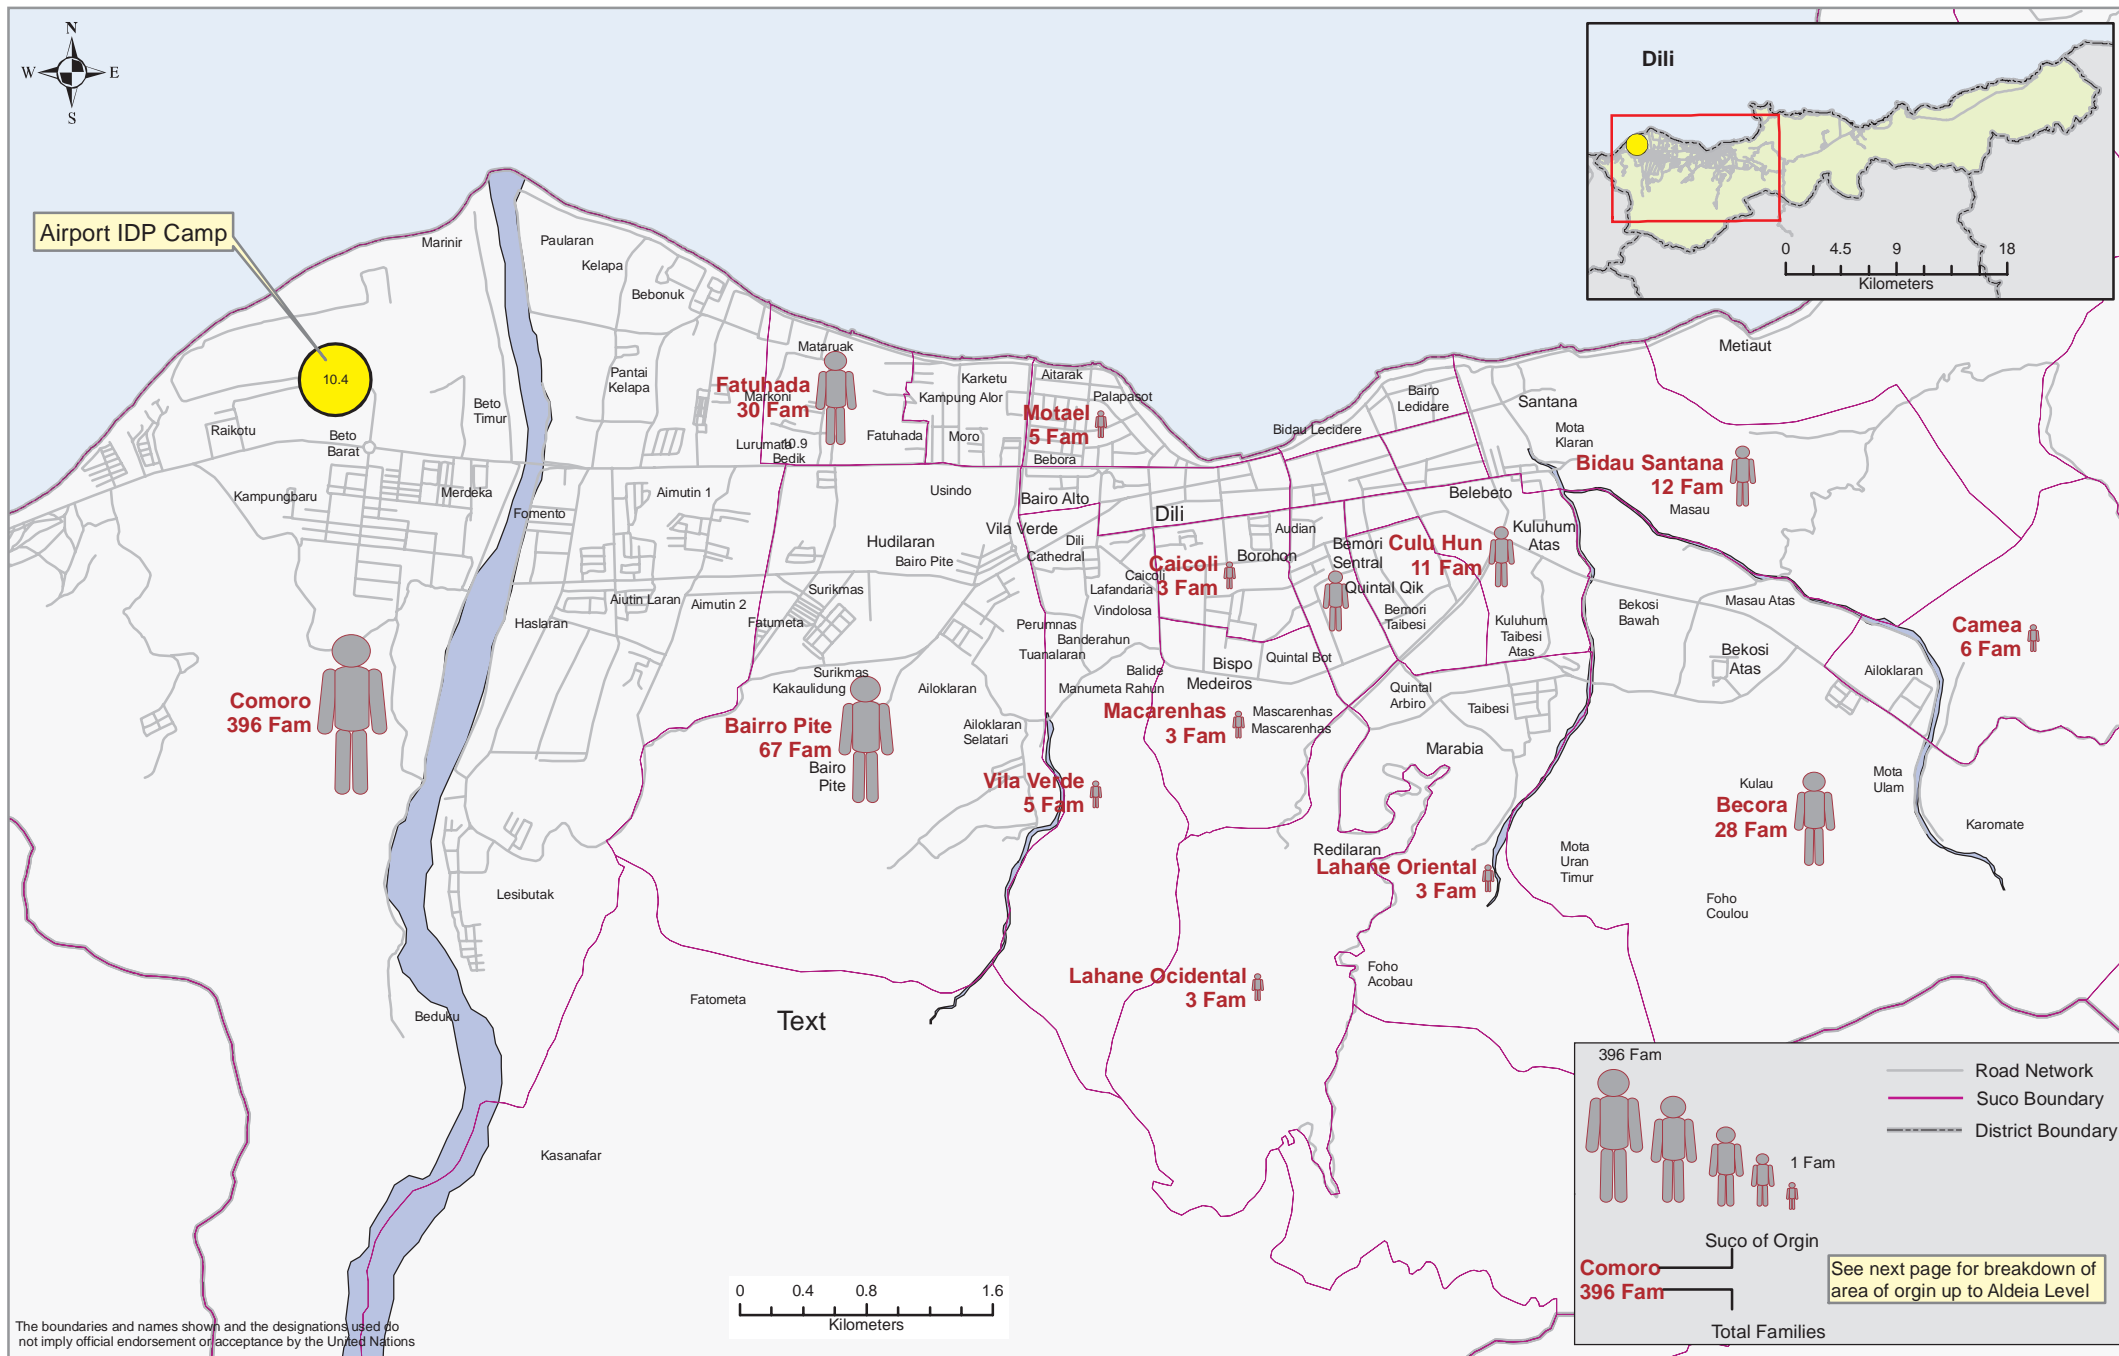

IDPs Areas of Origin (Dili) - Airport IDP Camp

Based on Information from the Government's Hamutuk Hari'i Futuru Registration Database as at 06 July 2008

The boundaries and names shown and the designations used do not imply official endorsement or acceptance by the United Nations