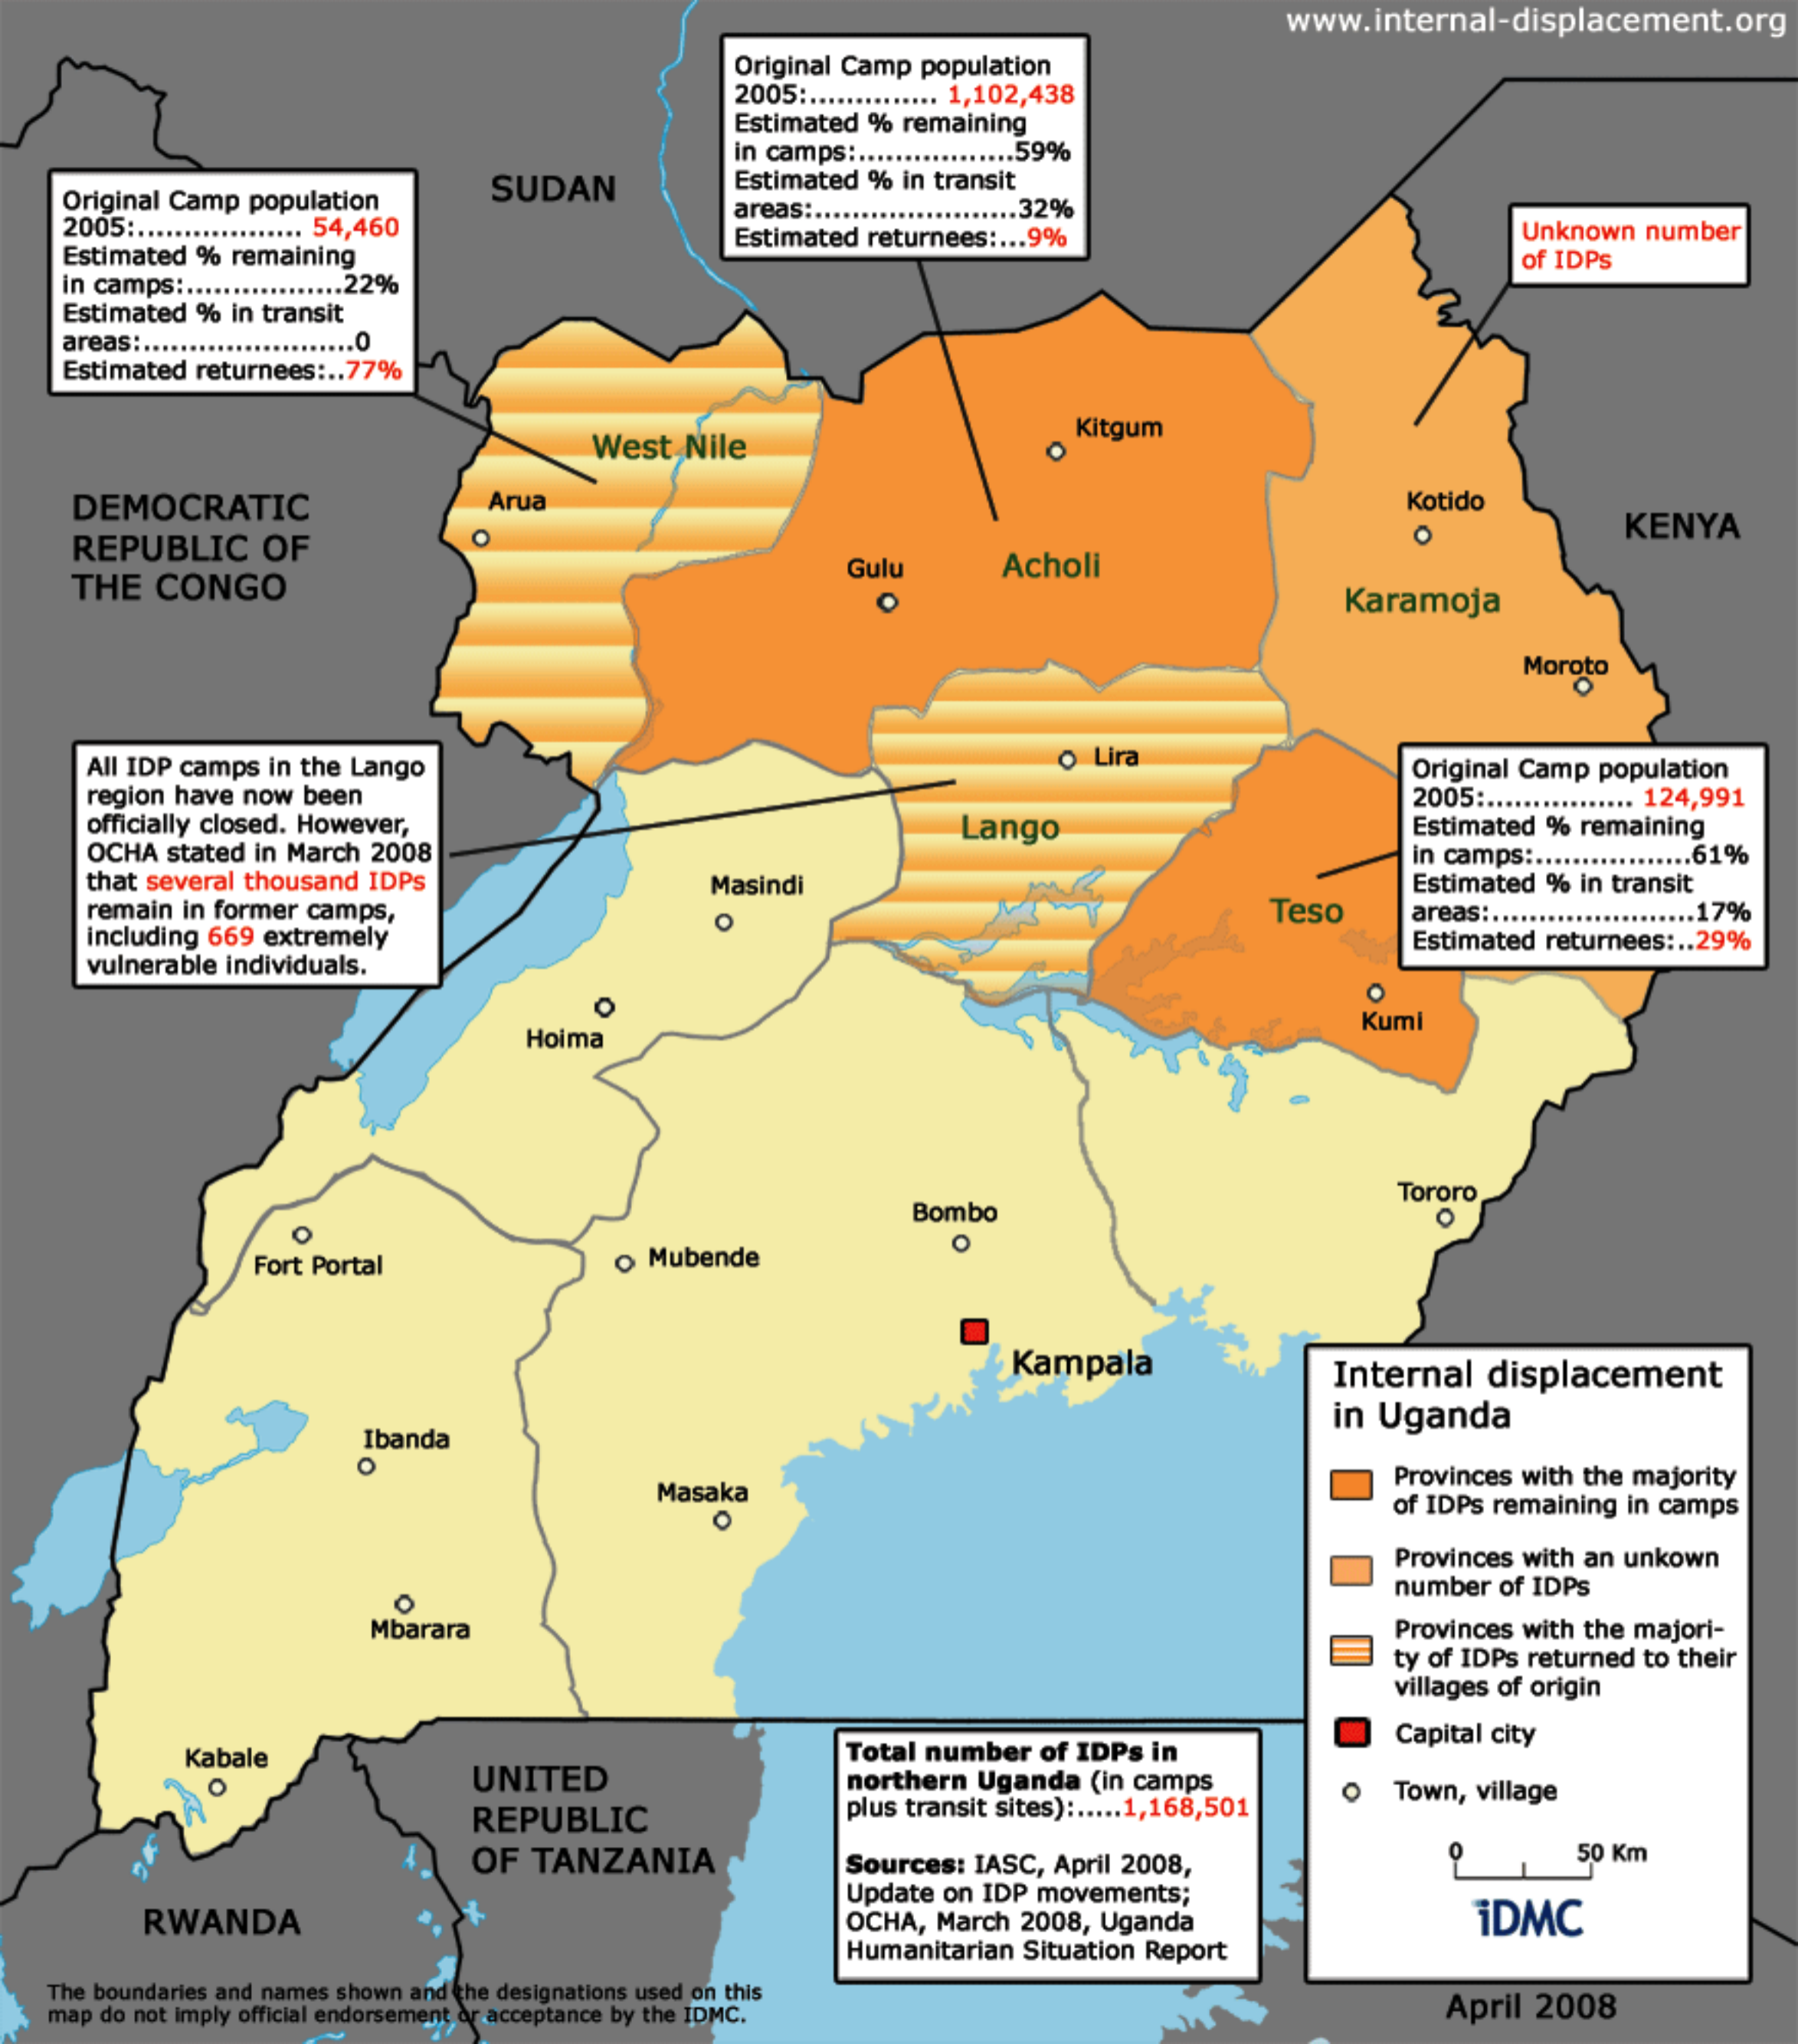

Original Camp population 2005:..... **54,460**
 Estimated % remaining in camps:.....22%
 Estimated % in transit areas:.....0
 Estimated returnees:..**77%**

Original Camp population 2005:..... **1,102,438**
 Estimated % remaining in camps:.....59%
 Estimated % in transit areas:.....32%
 Estimated returnees:..**9%**

Unknown number of IDPs

Original Camp population 2005:..... **124,991**
 Estimated % remaining in camps:.....61%
 Estimated % in transit areas:.....17%
 Estimated returnees:..**29%**

All IDP camps in the Lango region have now been officially closed. However, OCHA stated in March 2008 that **several thousand IDPs** remain in former camps, including **669** extremely vulnerable individuals.

Internal displacement in Uganda

- Provinces with the majority of IDPs remaining in camps
- Provinces with an unknown number of IDPs
- Provinces with the majority of IDPs returned to their villages of origin
- Capital city
- Town, village

0 50 Km

IDMC

Total number of IDPs in northern Uganda (in camps plus transit sites):.....1,168,501

Sources: IASC, April 2008, Update on IDP movements; OCHA, March 2008, Uganda Humanitarian Situation Report